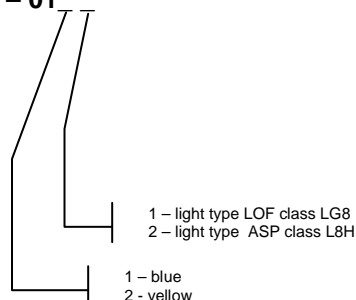

MINI WIRELESS SEQUENCE LIGHTS MF – 01

The set of devices (4 lamps) is dedicated to temporary mark the most danger areas. Easy mount because of radio wireless transmission. The set can be install directly on road or on panels. Using high LED technology makes low power consumption and longer life of device. Because of easy mount and short time of installing it is a good idea for : police, fire brigade, ambulance service - to mark road accidents, fire etc. The set can be composed of warning lights type „Flash” LOF , L8G class or signaling devices type "ASP", L8H class.

Mini wireless sequence lights are compliance with: **PN-EN 12352**

Assignment:

MF – 01

MF – 0111:

Mini wireless sequence lights with blue flash signal

Possible variations:

MF – 0111, MF – 0112, MF – 0121, MF - 0122