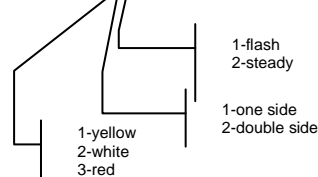

Technical data OA-01:

- automatic night operation
- carriageable 10 ton/m²
- aluminum housing
- powered with solar
- rechargeable Ni-MH
- dimensions:
132x122x20 mm

Assigning

OA – 01xxx

Possible variations.

Technical data OA – 05:

- automatic night operation
- powered with solar
- rechargeable Ni-MH
- dimensions:
125x125x16 mm
- installed on guard rail

Assigning

OA – 05x

- 1-white
- 2-red
- 3-yellow

Possible variations.