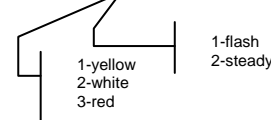

Assigning

OA – 02xx

Possible variations.

OA-0211, OA-0221,
OA-0231, OA-0232,
OA-0212, OA-0222,